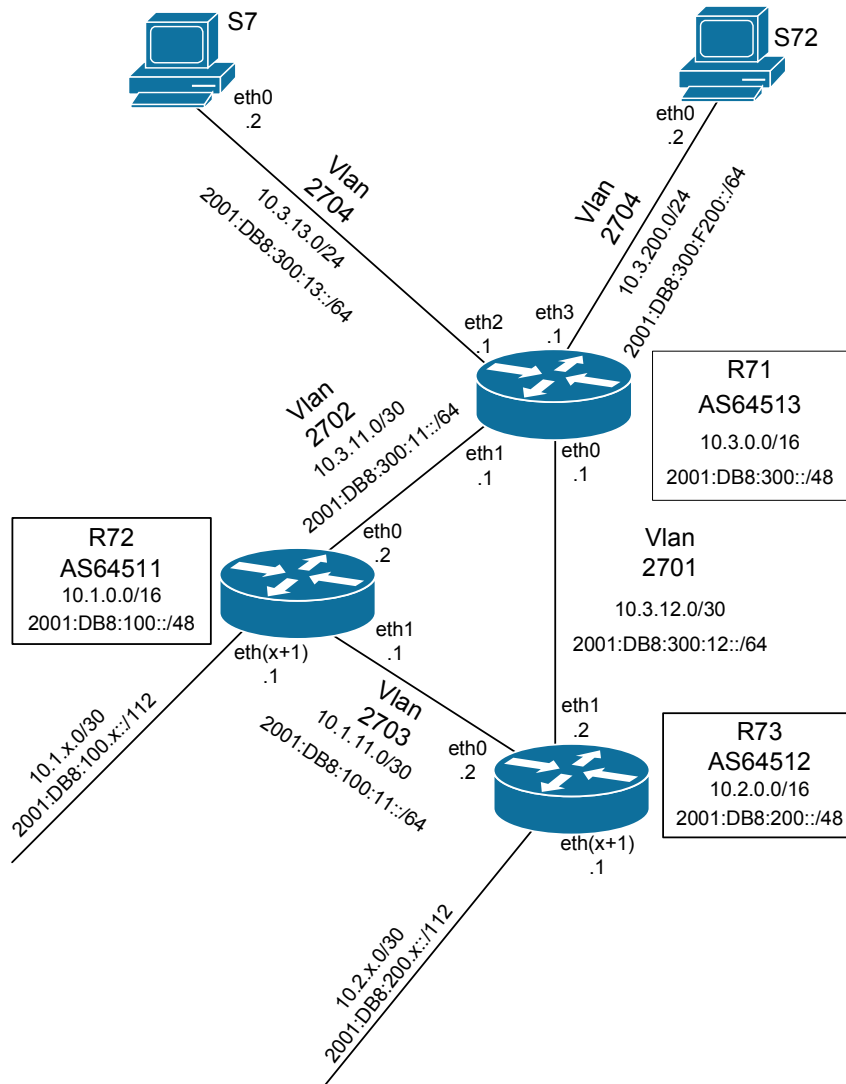

Laboratório de IPv6 Grupos

Sx		
Interface	IPv4	IPv6
eth0	172.2x.4.2/30	2001:DB8:2x:DEAD::2/64

Sx2		
Interface	IPv4	IPv6
eth0	172.2x.10.2/28	2001:DB8:2x:10::2/112

Rx1		
Interface	IPv4	IPv6
eth0	172.2x.1.1/30	2001:DB8:2x:CAFE::1/64
eth1	172.2x.2.1/30	2001:DB8:2x:FACA::1/64
eth2	10.1.x.2/30	2001:DB8:100.x::2/112
lo0	172.2x.15.255/32	2001:DB8:2x:FFFF::255/128

Rx2		
Interface	IPv4	IPv6
eth0	172.2x.2.2/30	2001:DB8:2x:FACA::2/64
eth1	172.2x.3.1/30	2001:DB8:2x:DAD0::1/64
eth2	172.2x.4.1/30	2001:DB8:2x:DEAD::1/64
lo0	172.2x.15.254/32	2001:DB8:2x:FFFF::254/128

Rx3			
Interface	IPv4	IPv6	Obs.
F0/1.2x01	172.2x.1.2/30	2001:DB8:2x:CAFE::2/64	
F0/1.2x03	172.2x.3.2/30	2001:DB8:2x:DAD0::2/64	
F0/1.2x06	10.2.x.2/30	2001:DB8:200.x::2/112	
loopback10	172.2x.15.253/32	2001:DB8:2x:FFFF::253/128	Router ID
loopback20	172.2x.15.252/32	2001:DB8:2x:FFFF::252/128	iBGP
loopback30	172.2x.15.251/32	2001:DB8:2x:FFFF::251/128	eBGP

Laboratório de IPv6

Rede completa

Laboratório de IPv6

Núcleo

S7		
Interface	IPv4	IPv6
eth0	10.3.13.2/24	2001:DB8:300:13::2/64

S72		
Interface	IPv4	IPv6
eth0	10.3.200.2/24	2001:DB8:300:F200::2/64

R71		
Interface	IPv4	IPv6
eth0	10.3.12.1/30	2001:DB8:300:12::1/64
eth1	10.3.11.1/30	2001:DB8:300:11::1/64
eth2	10.3.13.1/30	2001:DB8:300:13::1/64
eth3	10.3.200.1/24	2001:DB8:300:F200::1/64
lo0	10.3.255.255/32	2001:DB8:300:FFFF::255/128

R72		
Interface	IPv4	IPv6
eth0	10.3.11.2/30	2001:DB8:300:11::2/64
eth1	10.1.11.1/30	2001:DB8:100:11::1/64
ethx	10.1.x.1/30	2001:DB8:100:x::1/112
lo0	10.1.255.255/32	2001:DB8:100:FFFF::255/128

R73		
Interface	IPv4	IPv6
eth0	10.1.11.2/30	2001:DB8:100:11::2/64
eth1	10.3.12.2/30	2001:DB8:300:12::2/64
ethx	10.2.x.1/30	2001:DB8:200:x::1/112
lo0	10.2.255.255/32	2001:DB8:200:FFFF::255/128