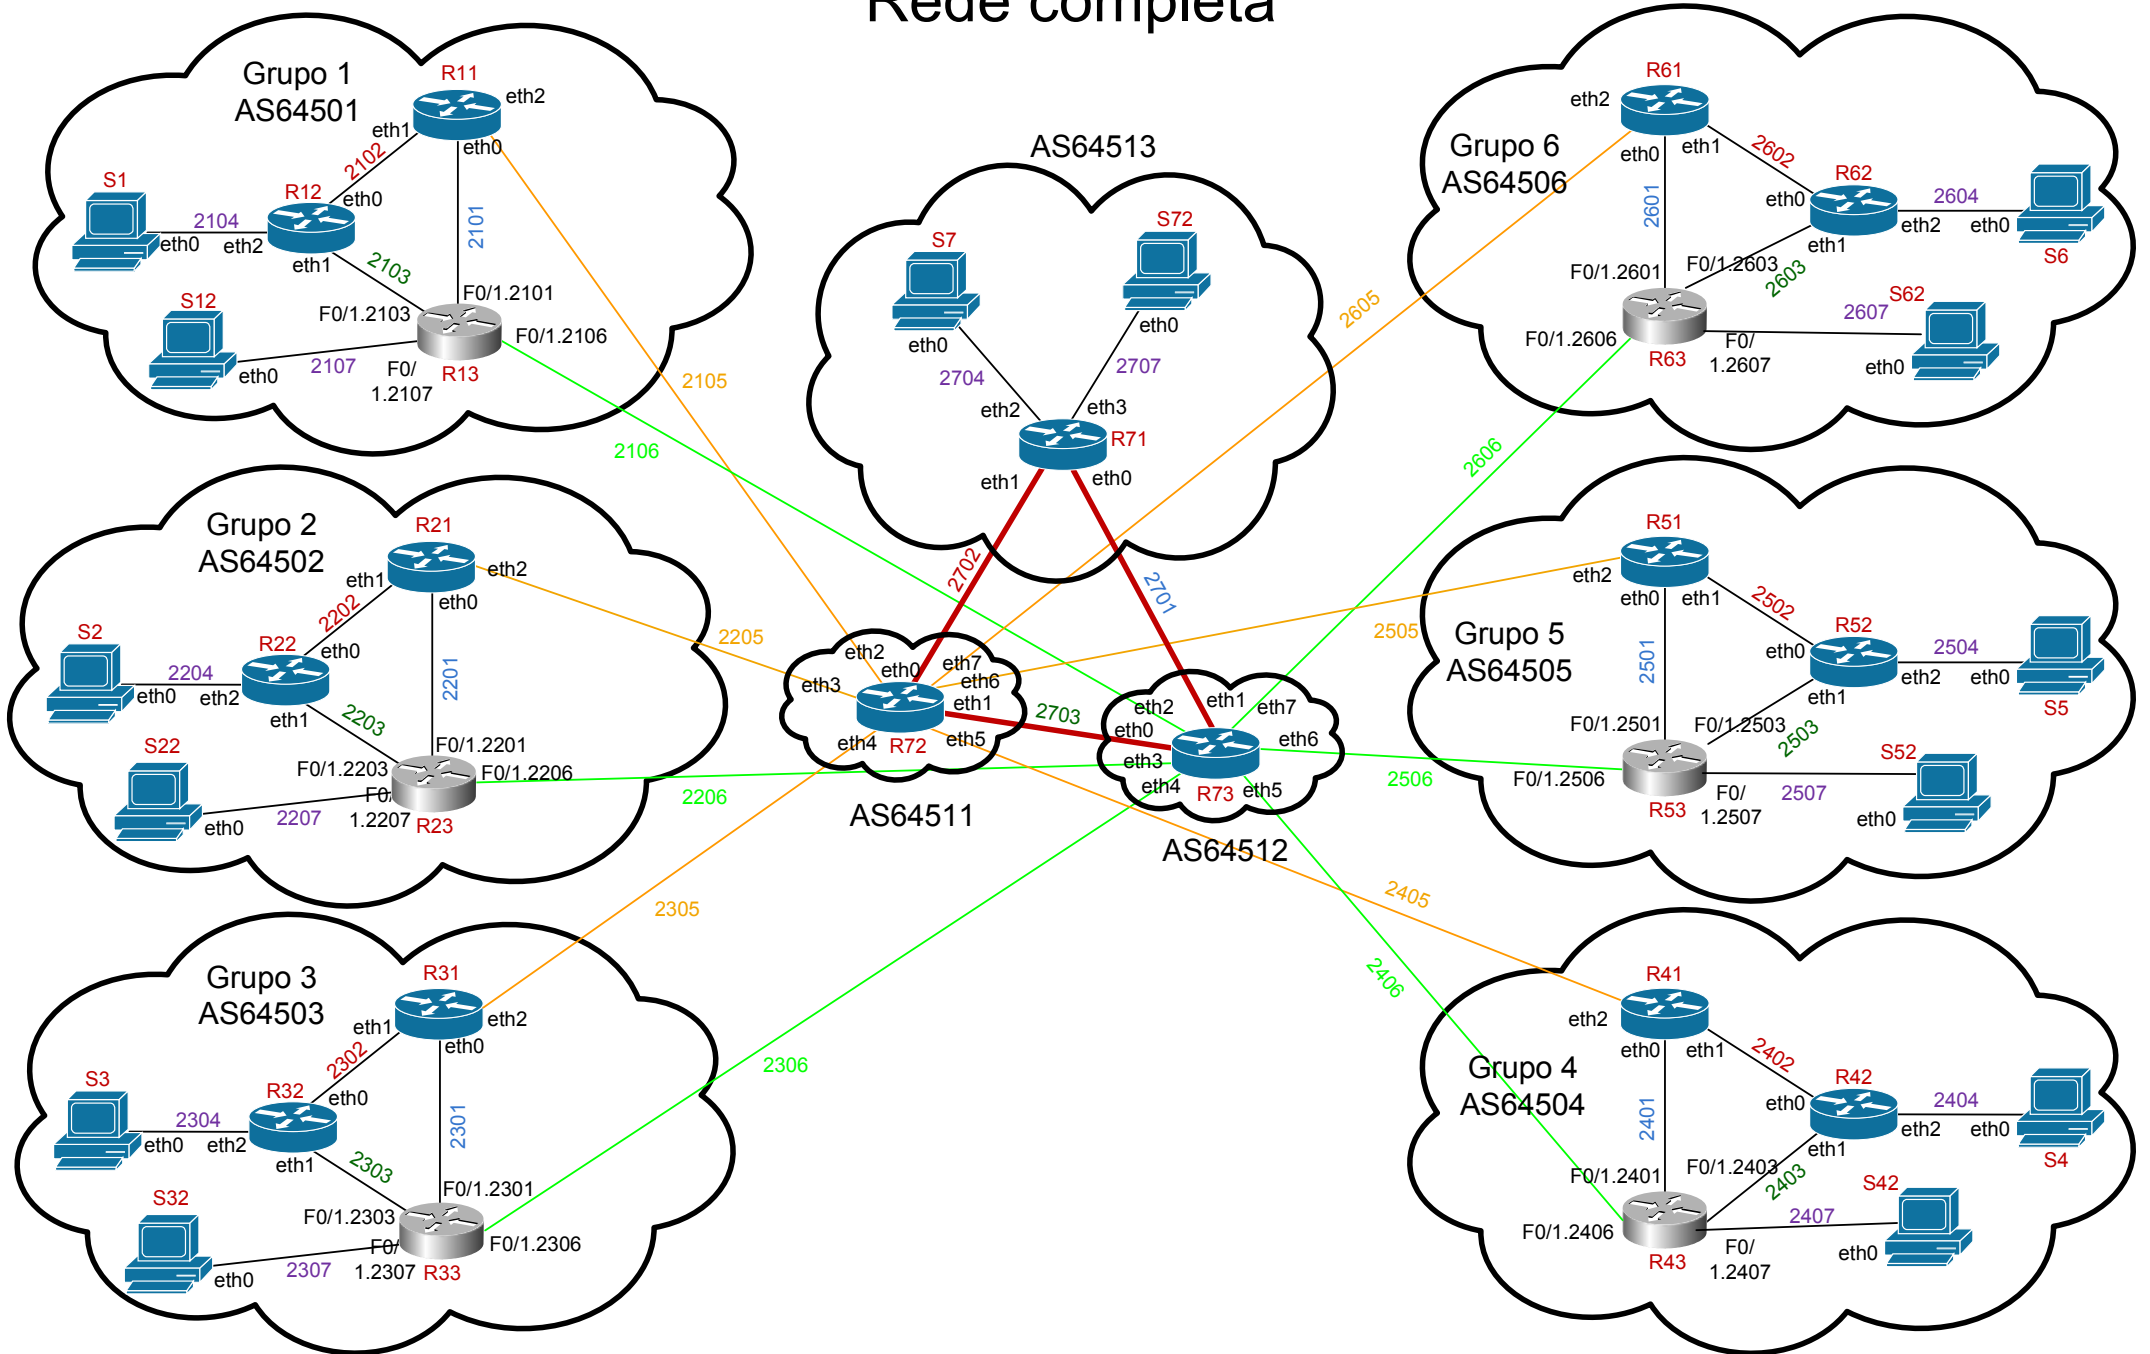

Laboratório de IPv6 Grupos

Sx		
Interface	IPv4	IPv6
eth0	172.2x.4.2/30	2001:DB8:2x:DEAD::2/64

Sx2		
Interface	IPv4	IPv6
eth0	172.2x.10.2/28	2001:DB8:2x:10::2/112

Rx1		
Interface	IPv4	IPv6
eth0	172.2x.1.1/30	2001:DB8:2x:CAFE::1/64
eth1	172.2x.2.1/30	2001:DB8:2x:FACA::1/64
eth2	10.1.x.2/30	2001:DB8:100.x::2/112
lo0	172.2x.15.255/32	2001:DB8:2x:FFFF::255/128

Rx2		
Interface	IPv4	IPv6
eth0	172.2x.2.2/30	2001:DB8:2x:FACA::2/64
eth1	172.2x.3.1/30	2001:DB8:2x:DAD0::1/64
eth2	172.2x.4.1/30	2001:DB8:2x:DEAD::1/64
lo0	172.2x.15.254/32	2001:DB8:2x:FFFF::254/128

Rx3			
Interface	IPv4	IPv6	Obs.
F0/1.2x01	172.2x.1.2/30	2001:DB8:2x:CAFE::2/64	
F0/1.2x03	172.2x.3.2/30	2001:DB8:2x:DAD0::2/64	
F0/1.2x06	10.2.x.2/30	2001:DB8:200.x::2/112	
loopback10	172.2x.15.253/32	2001:DB8:2x:FFFF::253/128	Router ID
loopback20	172.2x.15.252/32	2001:DB8:2x:FFFF::252/128	iBGP
loopback30	172.2x.15.251/32	2001:DB8:2x:FFFF::251/128	eBGP

Laboratório de IPv6

Rede completa

Laboratório de IPv6

Núcleo

S7		
Interface	IPv4	IPv6
eth0	10.3.13.2/24	2001:DB8:300:13::2/64

S72		
Interface	IPv4	IPv6
eth0	10.3.200.2/24	2001:DB8:300:F200::2/64

R71		
Interface	IPv4	IPv6
eth0	10.3.12.1/30	2001:DB8:300:12::1/64
eth1	10.3.11.1/30	2001:DB8:300:11::1/64
eth2	10.3.13.1/30	2001:DB8:300:13::1/64
eth3	10.3.200.1/24	2001:DB8:300:F200::1/64
lo0	10.3.255.255/32	2001:DB8:300:FFFF::255/128

R72		
Interface	IPv4	IPv6
eth0	10.3.11.2/30	2001:DB8:300:11::2/64
eth1	10.1.11.1/30	2001:DB8:100:11::1/64
ethx	10.1.x.1/30	2001:DB8:100:x::1/112
lo0	10.1.255.255/32	2001:DB8:100:FFFF::255/128

R73		
Interface	IPv4	IPv6
eth0	10.1.11.2/30	2001:DB8:100:11::2/64
eth1	10.3.12.2/30	2001:DB8:300:12::2/64
ethx	10.2.x.1/30	2001:DB8:200:x::1/112
lo0	10.2.255.255/32	2001:DB8:200:FFFF::255/128